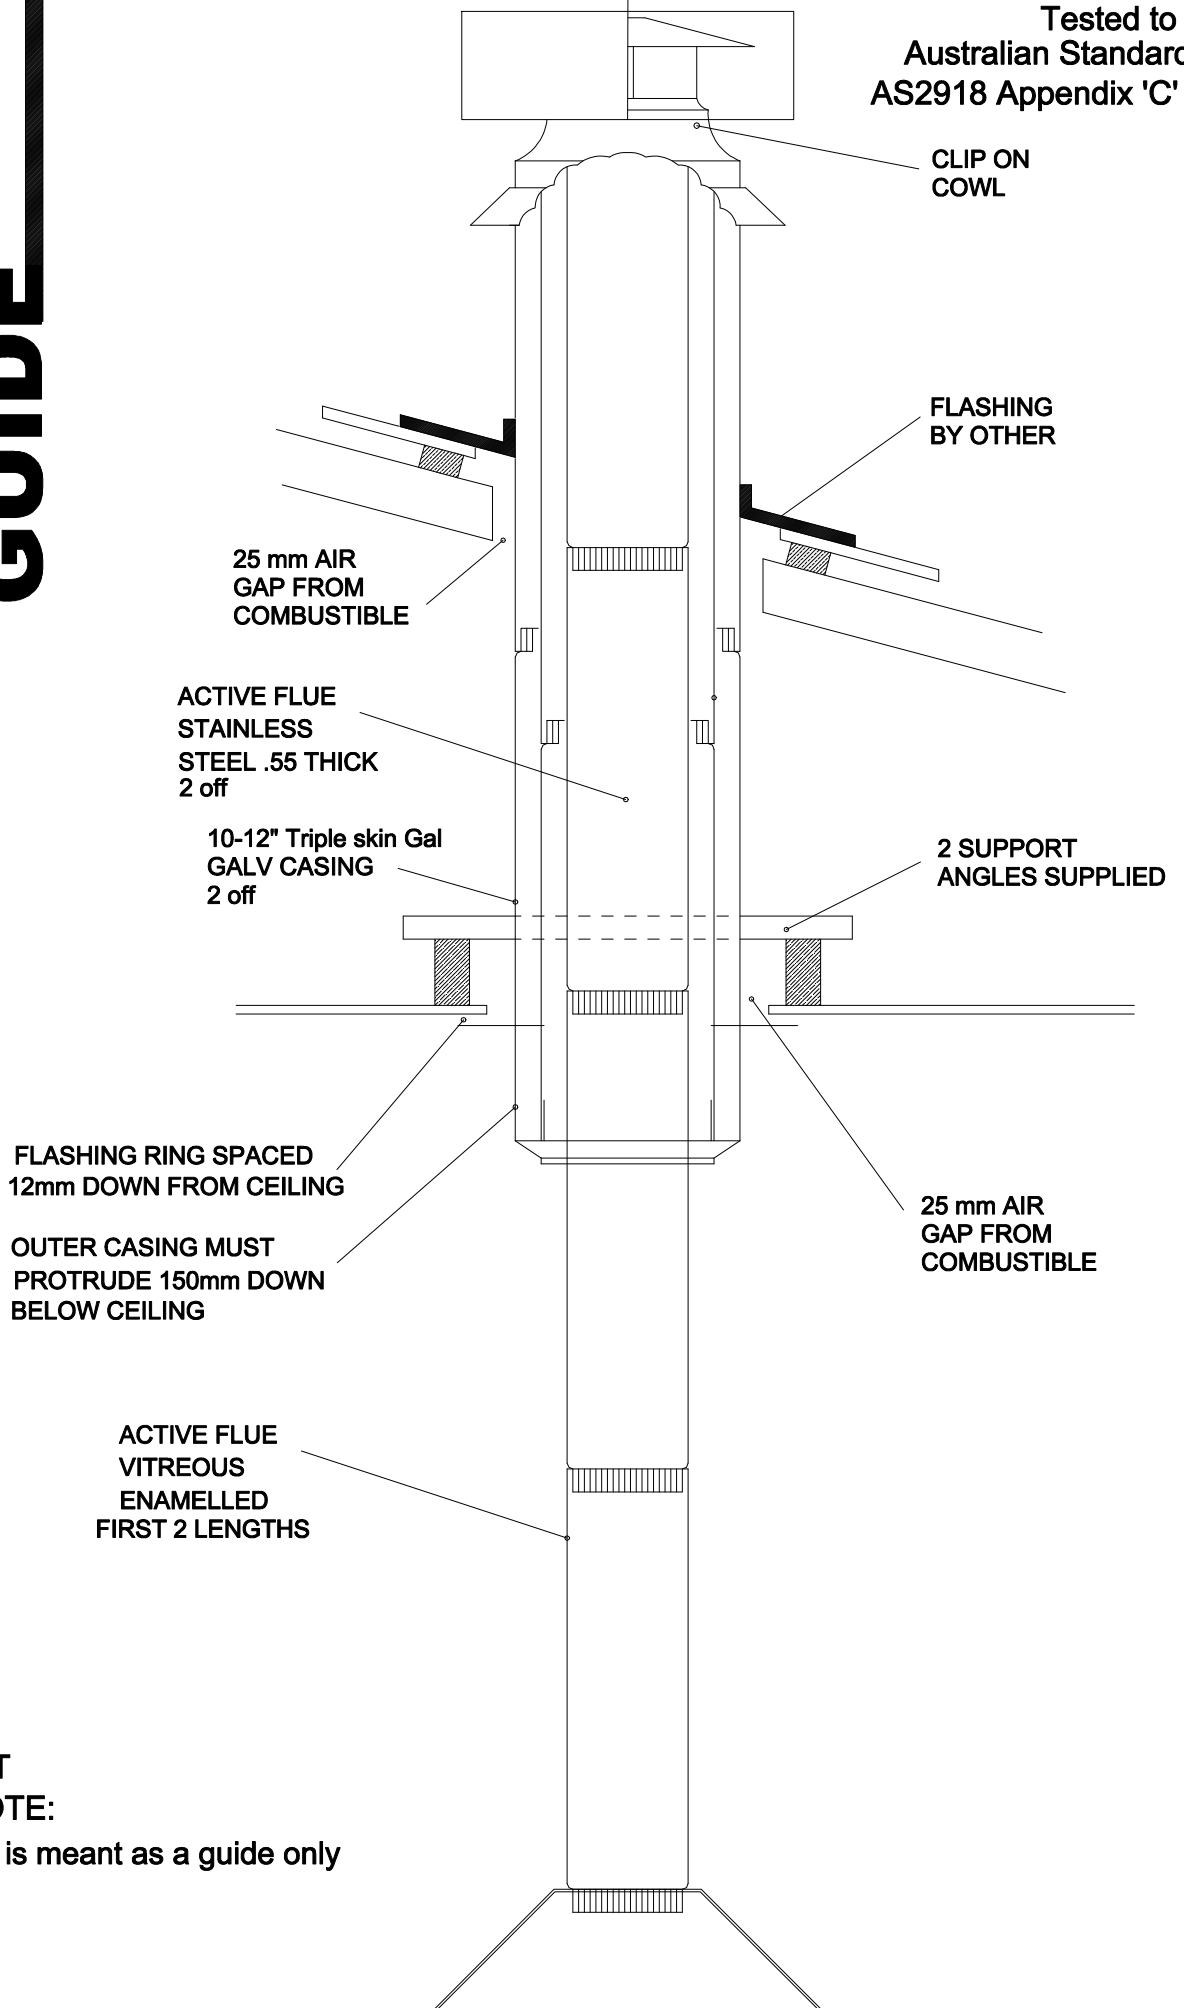

FLUE INSTALLATION GUIDE

ALPINE SUMMIT FLUE KIT WITH PERFORATED CASING

Tested to
Australian Standard
AS2918 Appendix 'C'

**IMPORTANT
PLEASE NOTE:**

This drawing is meant as a guide only